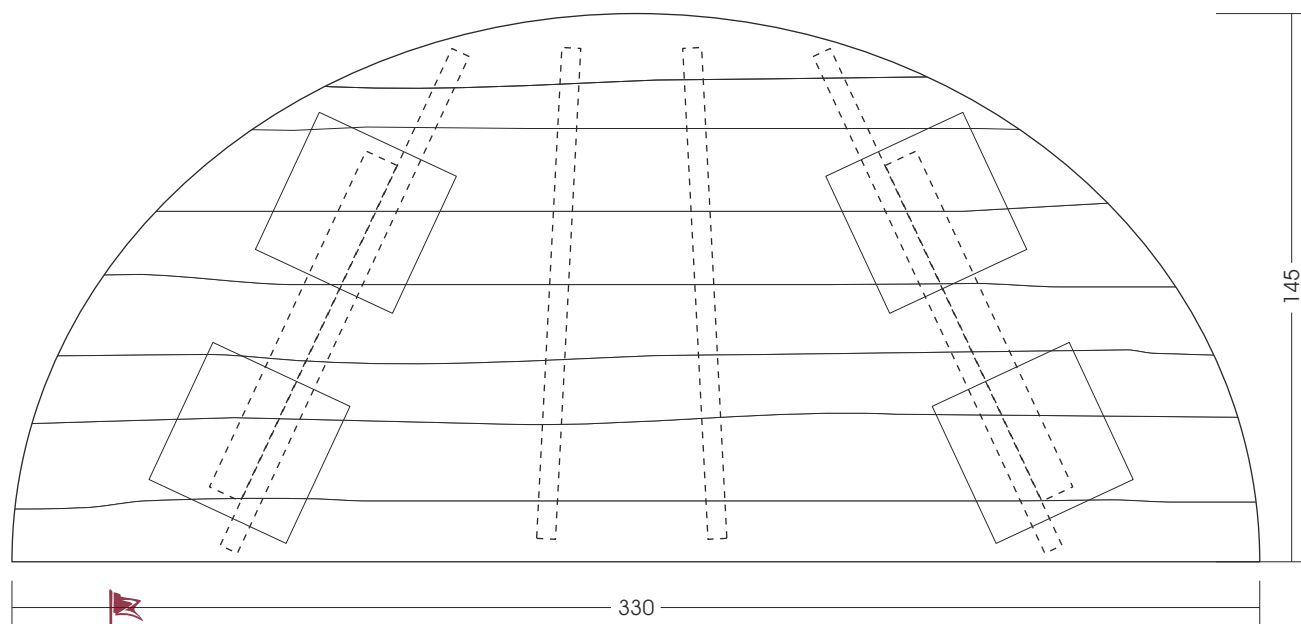

Alle Maße soweit nicht anders angegeben in cm

M 1:20

Top view:

24.01 . Semi-circular Seating Area – Table

Foundations need to be made after the production of our playgrounds due to the fact that we cannot guarantee information of the wood due to its irregular growth habits. Technical changes reserved. Please check the measures when our goods arrive. Our goods meet the standards of DIN EN 1176. For delivery is the offer text relevant.

Maße gesamt:	ca. 330 x 145 x 75 cm (L, W, H)
Fallraum:	During installation of benches in the nearby playground must expect to be that this will be climbed and played. Possible fall area of 150 cm
Foundation:	4 units 40 x 40 x 60 cm (L, W, D)
Assembly and installation:	2 people/approx. 4 h
Weight:	in total approx. 300 kg