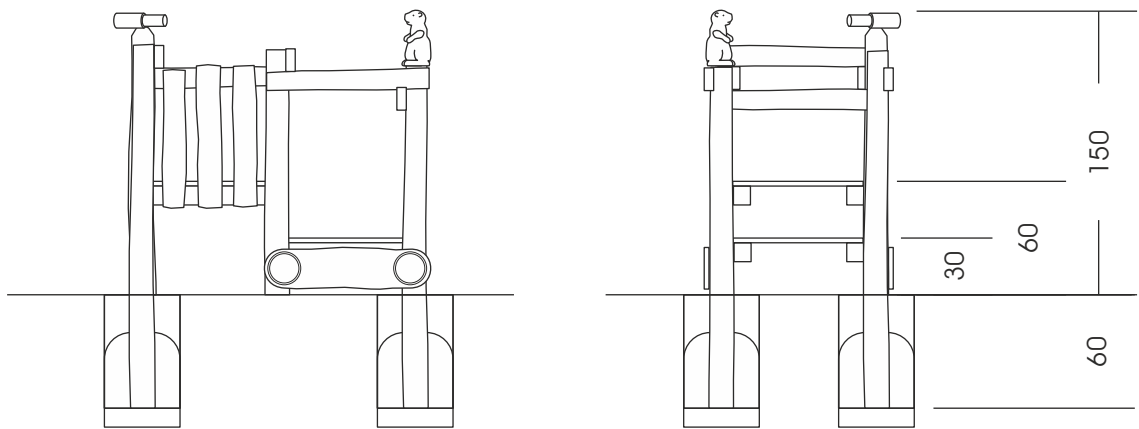

23.01.3. Panorama Car

All measures in cm (if not other stated).

M 1:40

Foundations need to be made after the production of our playgrounds due to the fact that we cannot guarantee information of the wood due to its irregular growth habits. Technical changes reserved. Please check the measures when our goods arrive. Our goods meet the standards of DIN 1176. For delivery is the offer text relevant.

Measures total:	approx. 160 x 100 x 150 (210) cm (L, W, H [H with depth below ground])
Fall area:	approx. 4,6 x 4 m
Protective surface:	top soil, gras, sand, grit, wooden chaffs
Foundation:	4 units 40 x 40 x 60 cm (L, W, D) each + 10 cm drainage-fine gravel layer
Assembly and installation:	2 people approx. 4 hrs.
Weight:	in total approx. 250 kg
Intended age group:	from approx 2 years of age on

View:

Top view: