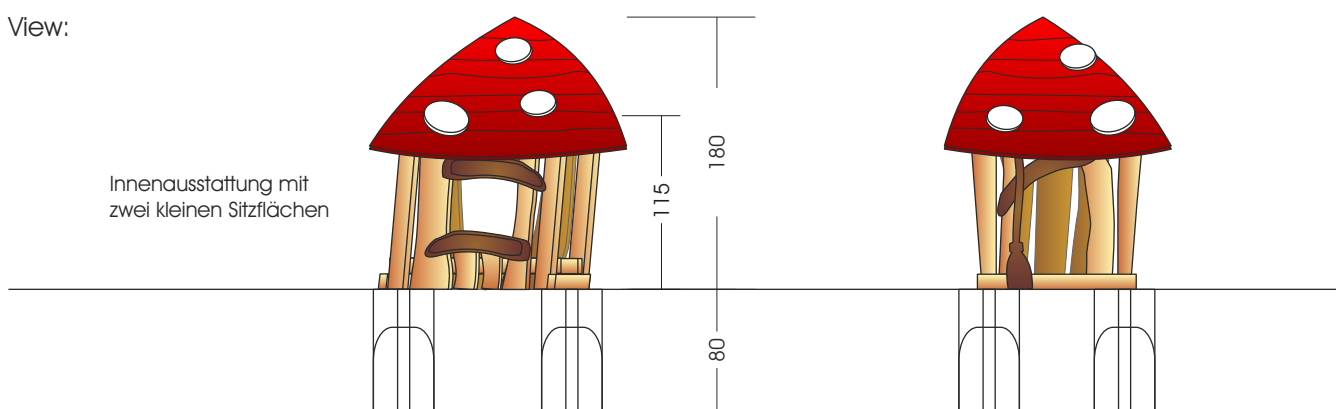

23.11.14. „Toadstool“ Playhouse

All measures in cm (if not other stated).

M 1:50

Foundations need to be made after the production of our playgrounds due to the fact that we cannot guarantee information of the wood due to its irregular growth habits. Technical changes reserved. Please check the measures when our goods arrive. Our goods meet the standards of DIN EN 1176. For delivery is the offer text relevant.

Measures total:	approx. 170 x 150 x 180 (260) cm (L, W, H [H with depth below ground])
Fall area:	approx. 4,7 x 4,5 m
Protective surface:	top soil, gras
Foundation:	4 units 40 x 40 x 80 cm (L, W, D)
Assembly and installation:	2 people approx. 4 h
Weight:	in total approx. 200 kg
Intended age group:	from approx. 2 years of age on

View:

Top view: