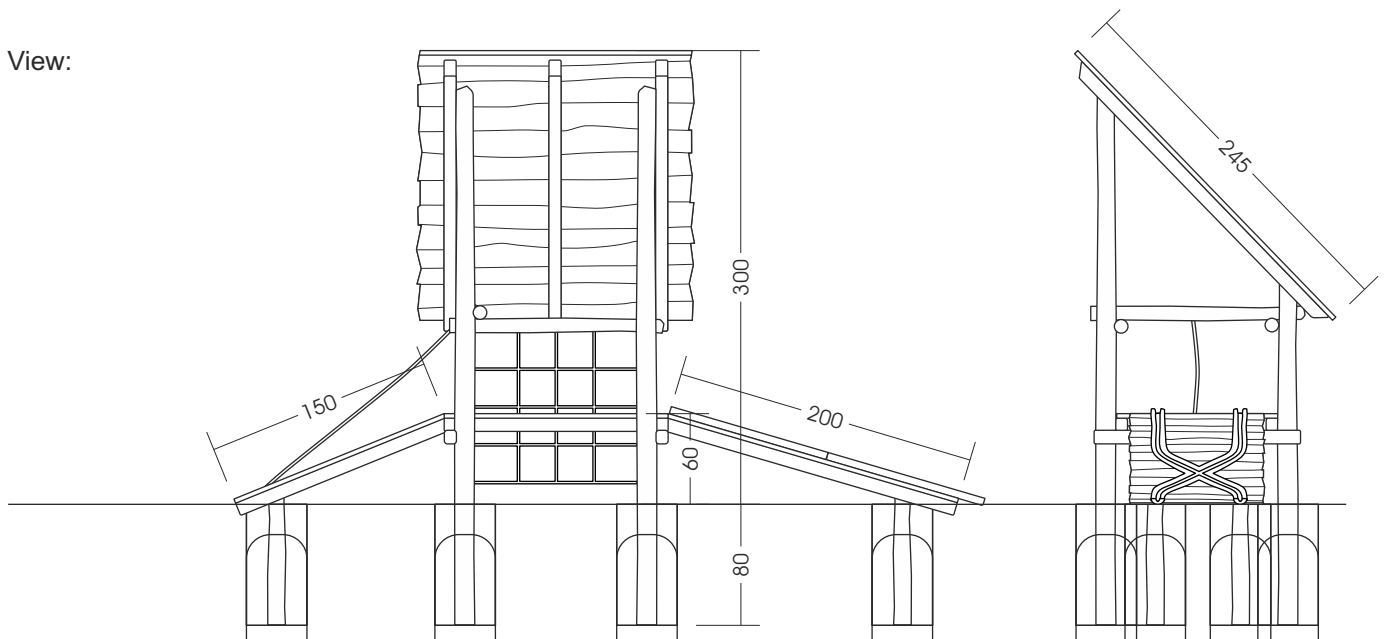

23.30.01. Play Platform with Marble Run

M 1:50

Foundations need to be made after the production of our playgrounds due to the fact that we cannot guarantee information of the wood due to its irregular growth habits. Technical changes reserved. Please check the measures when our goods arrive. Our goods meet the standards of DIN 1176. For delivery is the offer text relevant.

Measures total:	approx. 490 x 180 x 300 (380) cm (L, W, H [H with depth below ground])
Fall area:	approx. 7,9 x 4,5 m
Protective surface:	top spoil, gras
Foundation:	8 units 40 x 40 x 80 cm (L, W, D) each + 10 cm drainage-fine gravel layer
Assembly and installation:	2 people approx. 6 hrs.
Weight:	biggest part approx. 400 kg
Intended age group:	from approx. 2 years of age on

View:

Top view: