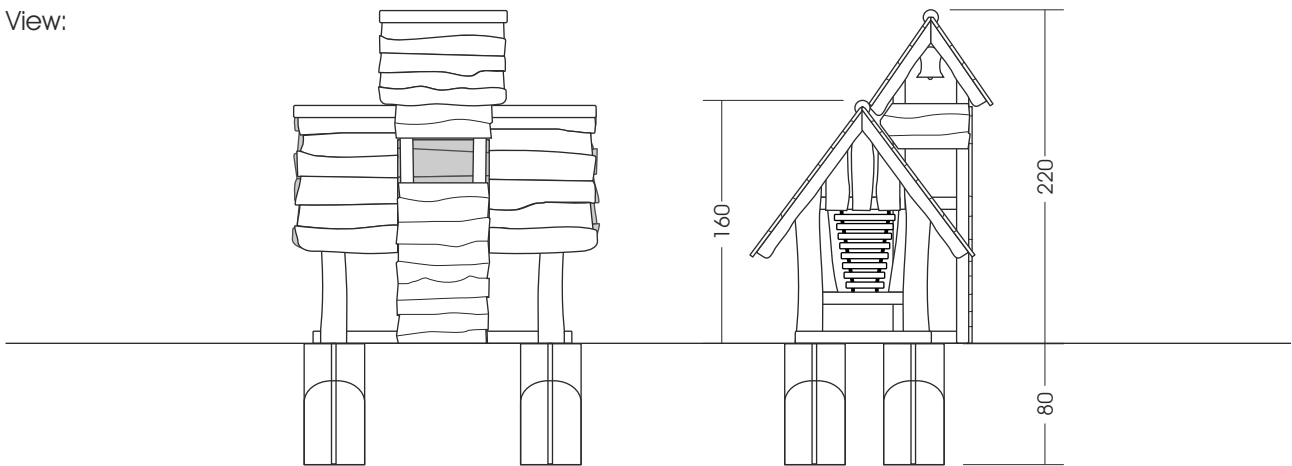

23.30.09. „Music“ Playhouse

All measures in cm (if not other stated).

M 1:50

Foundations need to be made after the production of our playgrounds due to the fact that we cannot guarantee information of the wood due to its irregular growth habits. Technical changes reserved. Please check the measures when our goods arrive. Our goods meet the standards of DIN 1176. For delivery is the offer text relevant.

Measures total:	approx. 200 x 165 x 220 cm (L, W, H)
Fall area:	approx. 5,0 x 4,6 m
Protective surface:	top soil, gras
Foundation:	4 units 40 x 40 x 80 cm (L, W, D) (anchor with screw-on bracket) 1 unit 40 x 40 x 60 cm (L, W, D) (Sitzpoller)
Assembly and installation:	2 people approx. 4 hrs.
Weight:	in total approx. 250 kg
Intended age group:	from approx. 2 years of age on*
	* (Informative) under condition of EN 1176-1 Annex F: A-deviation Germany (statutory duty of supervision for children under 3 years)

View: