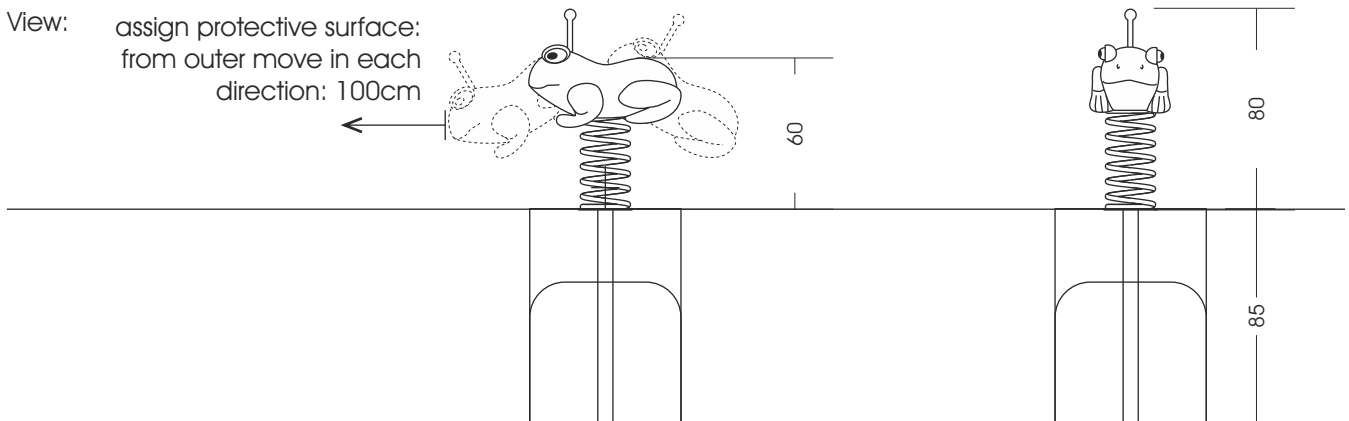

4.03.06. Spring Animal "Frog"

All Measures in cm (if not other stated)

M 1:30

Foundations need to be made after the production of our playgrounds due to the fact that we cannot guarantee information of the wood due to its irregular growth habits. Technical changes reserved. Please check the measures when our goods arrive. Our goods meet the standards of DIN EN 1176. For delivery is the offer text relevant.

Measures total:	approx. 60 x 25 x 80 (165) cm (L, B, H [H with depth below ground]) measures may vary depending on the motive
Fall Area:	approx. 3,5 x 3,1 m
Protective surface:	Top soil, gras
Foundation:	1 Unit 60 x 60 x 85 cm (L, W, Depth)
Assembly and installation:	2 people/approx. 1 h
Weight:	total approx. 60 kg
Designed for the age of:	from 2 years of age on

View: assign protective surface:
from outer move in each
direction: 100cm

Top View: