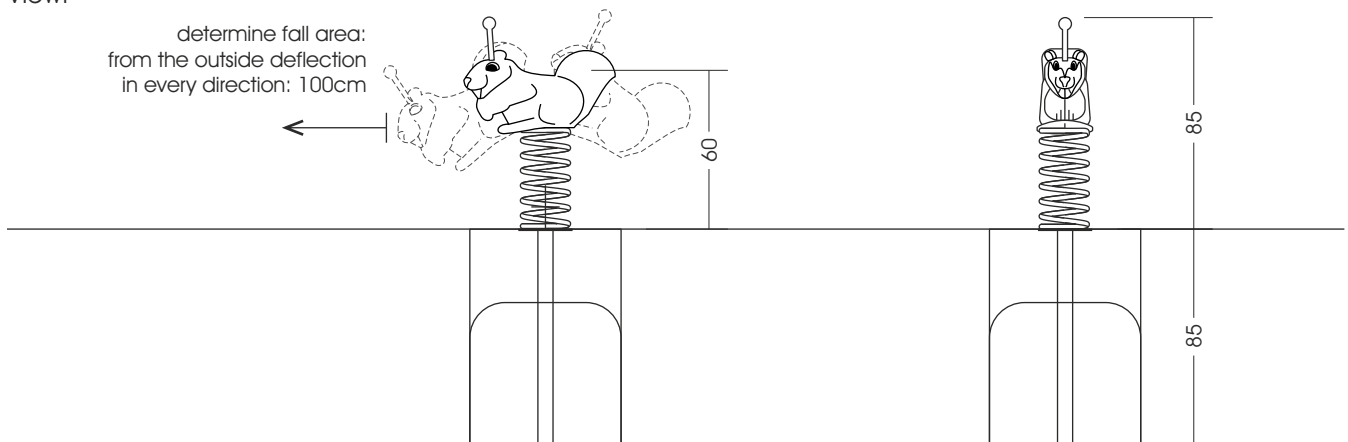

## 4.03.07. Spring Animal "Squirrel"

All measures in cm (if not other stated).

M 1:30

Foundations need to be made after the production of our playgrounds due to the fact that we cannot guarantee information of the wood due to its irregular growth habits. Technical changes reserved. Please check the measures when our goods arrive. Our goods meet the standards of DIN 1176. For delivery is the offer text relevant.

Measures total:	approx. 60 x 25 x 85 (170) cm (L, B, H [H with depth below ground]) measures may vary depending on the motive
Fall Area:	approx. 3,2 x 2,9 m
Protective surface:	Top soil, gras
Foundation:	1 unit 60 x 60 x 85 cm (L, W, Depth)
Assembly and installation:	2 people / approx. 1 h
Designed for the age of:	from 2 years of age on

View:

Top view: