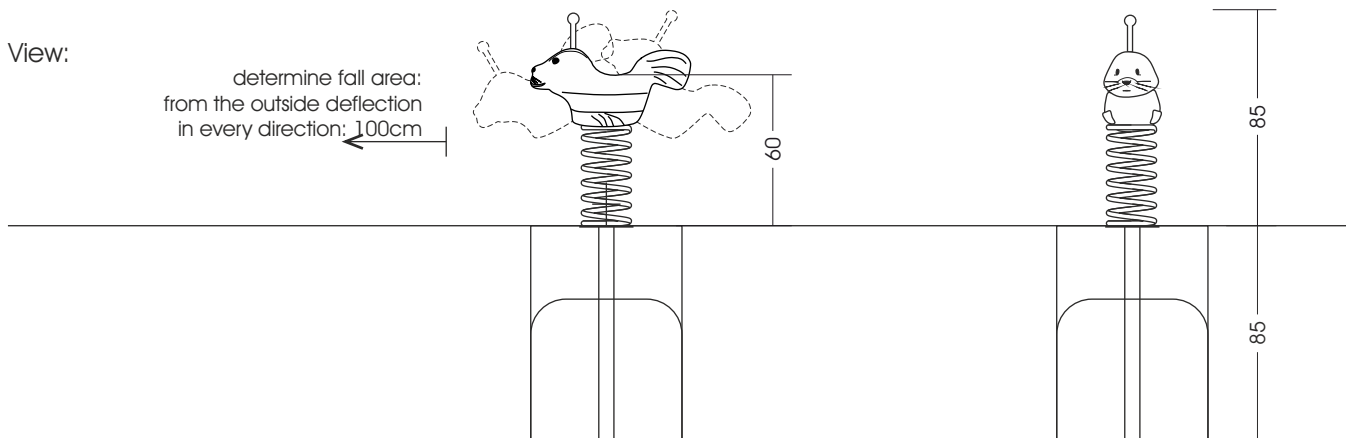

4.03.14. Spring-animal "Seal"

All measures in cm (if not other stated).

M 1:30

Foundations need to be made after the production of our playgrounds due to the fact that we cannot guarantee information of the wood due to its irregular growth habits. Technical changes reserved. Please check the measures when our goods arrive. Our goods meet the standards of DIN EN 1176. For delivery is the offer text relevant.

Measures total:	approx. 60 x 25 x 85 (170) cm (L, B, H [H with depth below ground]) measures may vary depending on the motive
Fall Area:	approx. 3,5 x 3,1 m
Protective surface:	Top soil, gras
Foundation:	1 unit 60 x 60 x 85 cm (L, W, Depth)
Assembly and installation:	2 people/approx. 1 h
Weight:	in total approx. 60 kg
Designed for the age of:	from approx. 2 years of age on

Top view: